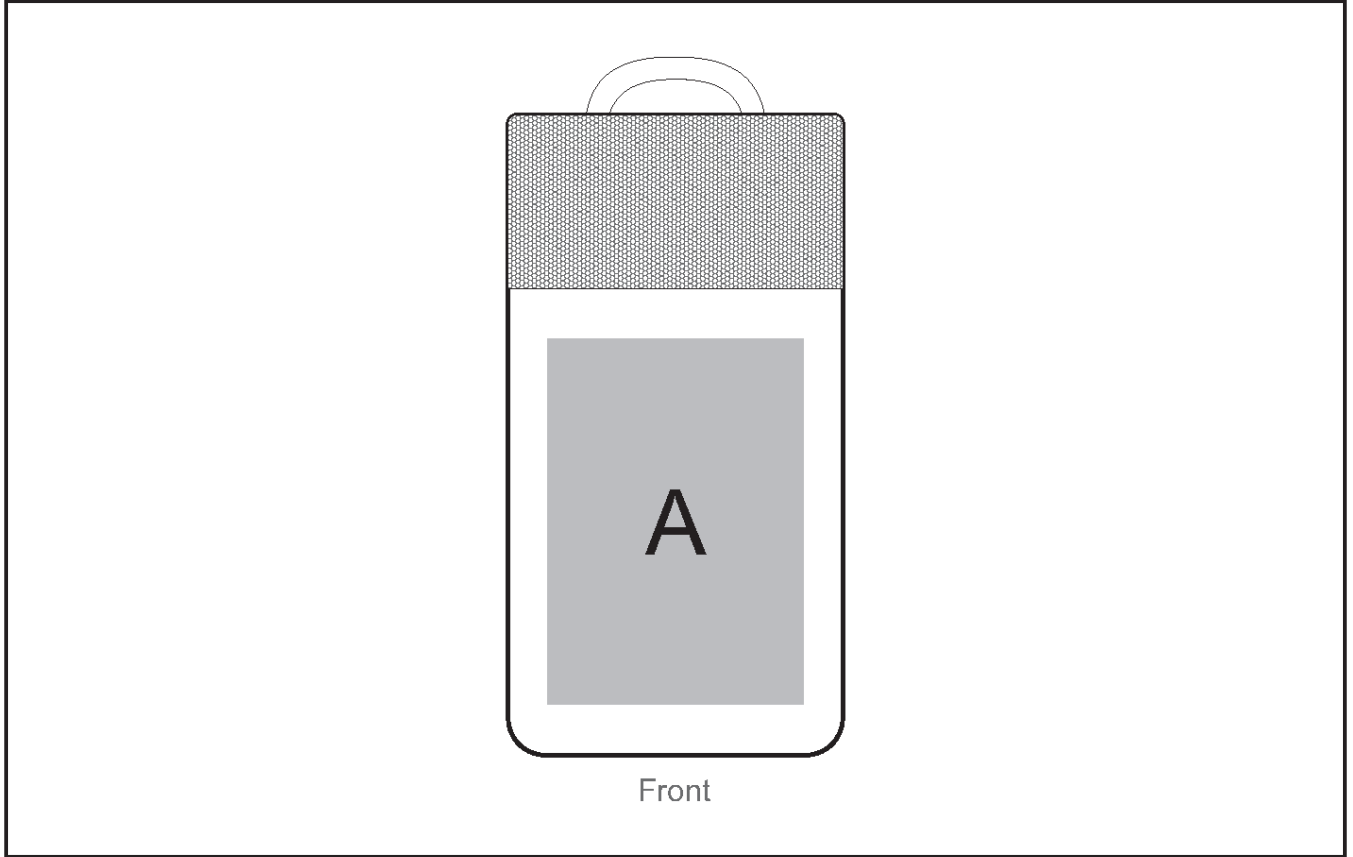

### Need to know:

- Includes 1-Colour, 1-Position Screen Print (setup fee applies)

## **Position A**

1. Screen Print (SC)  
1 Colour  
Size: 100mm wide x 150mm high
  
2. Digital Direct Transfer (DDT-D)  
Full Colour  
Size: 105mm wide x 74mm high
  
3. Digital Direct Transfer (DDT-A)  
Full Colour  
Size: 105mm wide x 148mm high
  
4. Digital Direct Transfer (DDT-B)  
Full Colour  
Size: 148mm wide x 210mm high
  
5. Digital Direct Transfer (DDT-C)  
Full Colour  
Size: 150mm wide x 220mm high